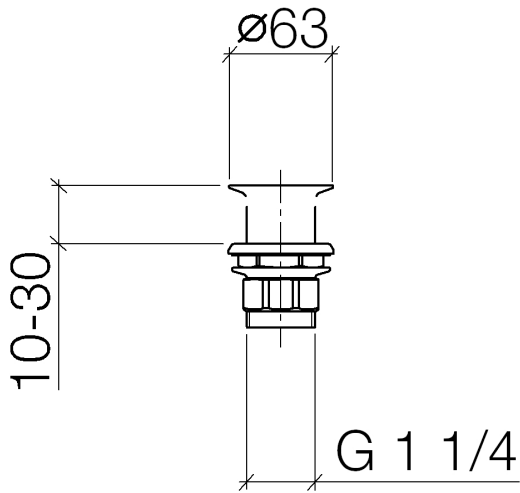

10 110 970

Fits: IMO, LULU, MADISON, MEM, TARA,  
CL.1, LISSÉ, VAIA, META, CYO

	Brushed Dark Platinum	10 110 970-99
	Chrome	10 110 970-00
	Brushed Platinum	10 110 970-06
	Platinum	10 110 970-08
	Durabross (23kt Gold)	10 110 970-09
	Dark Chrome	10 110 970-19
	Light Gold	10 110 970-26
	Brushed Light Gold	10 110 970-27
	Brushed Durabross (23kt Gold)	10 110 970-28
	Matte Black	10 110 970-33
	Brushed Bronze	10 110 970-42
	Brushed Champagne (22kt Gold)	10 110 970-46
	Champagne (22kt Gold)	10 110 970-47
	Brushed Chrome	10 110 970-93

## Grated waste 1 1/4" - Brushed Dark Platinum

---

IMO

10 110 970

Only suitable for sinks without an overflow.

10 110 970

10 110 970

Parts for other finishes can be found here: [Chrome](#)

Spare parts list

No.	Item Number	Name	Quantity used	Delivery time
1	09 11 01 025-99	cup	1	30
2	09 14 05 039 90	seal	1	2
3	09 14 03 025 90	seal	1	2
4	09 23 10 017 90	nut	1	2
5	09 23 10 020-99	nut	1	30