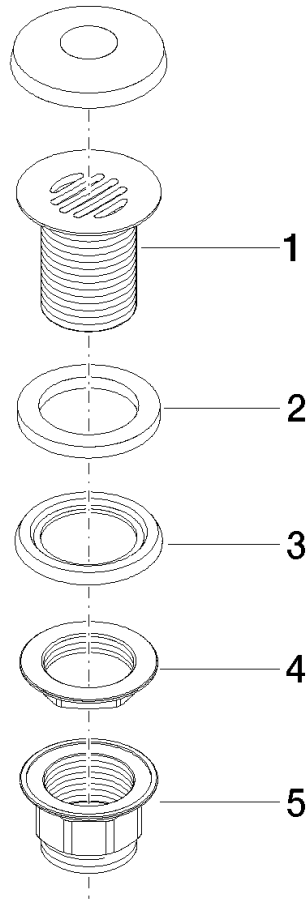

10 110 970

Fits: IMO, LULU, MADISON, MEM, TARA,  
CL.1, LISSÉ, VAIA, META, CYO

	Brushed Dark Platinum	10 110 970-99
	Chrome	10 110 970-00
	Brushed Platinum	10 110 970-06
	Platinum	10 110 970-08
	Durabross (23kt Gold)	10 110 970-09
	Dark Chrome	10 110 970-19
	Light Gold	10 110 970-26
	Brushed Light Gold	10 110 970-27
	Brushed Durabross (23kt Gold)	10 110 970-28
	Matte Black	10 110 970-33
	Brushed Bronze	10 110 970-42
	Brushed Champagne (22kt Gold)	10 110 970-46
	Champagne (22kt Gold)	10 110 970-47
	Brushed Chrome	10 110 970-93

## Grated waste 1 1/4" - Brushed Dark Platinum

---

IMO

10 110 970

Only suitable for sinks without an overflow.

10 110 970

10 110 970

Parts for other finishes can be found here: [Chrome](#)

Spare parts list

No.	Item Number	Name	Quantity used	Delivery time
1	09 11 01 025-99	cup	1	30
2	09 14 05 039 90	seal	1	2
3	09 14 03 025 90	seal	1	2
4	09 23 10 017 90	nut	1	2
5	09 23 10 020-99	nut	1	30